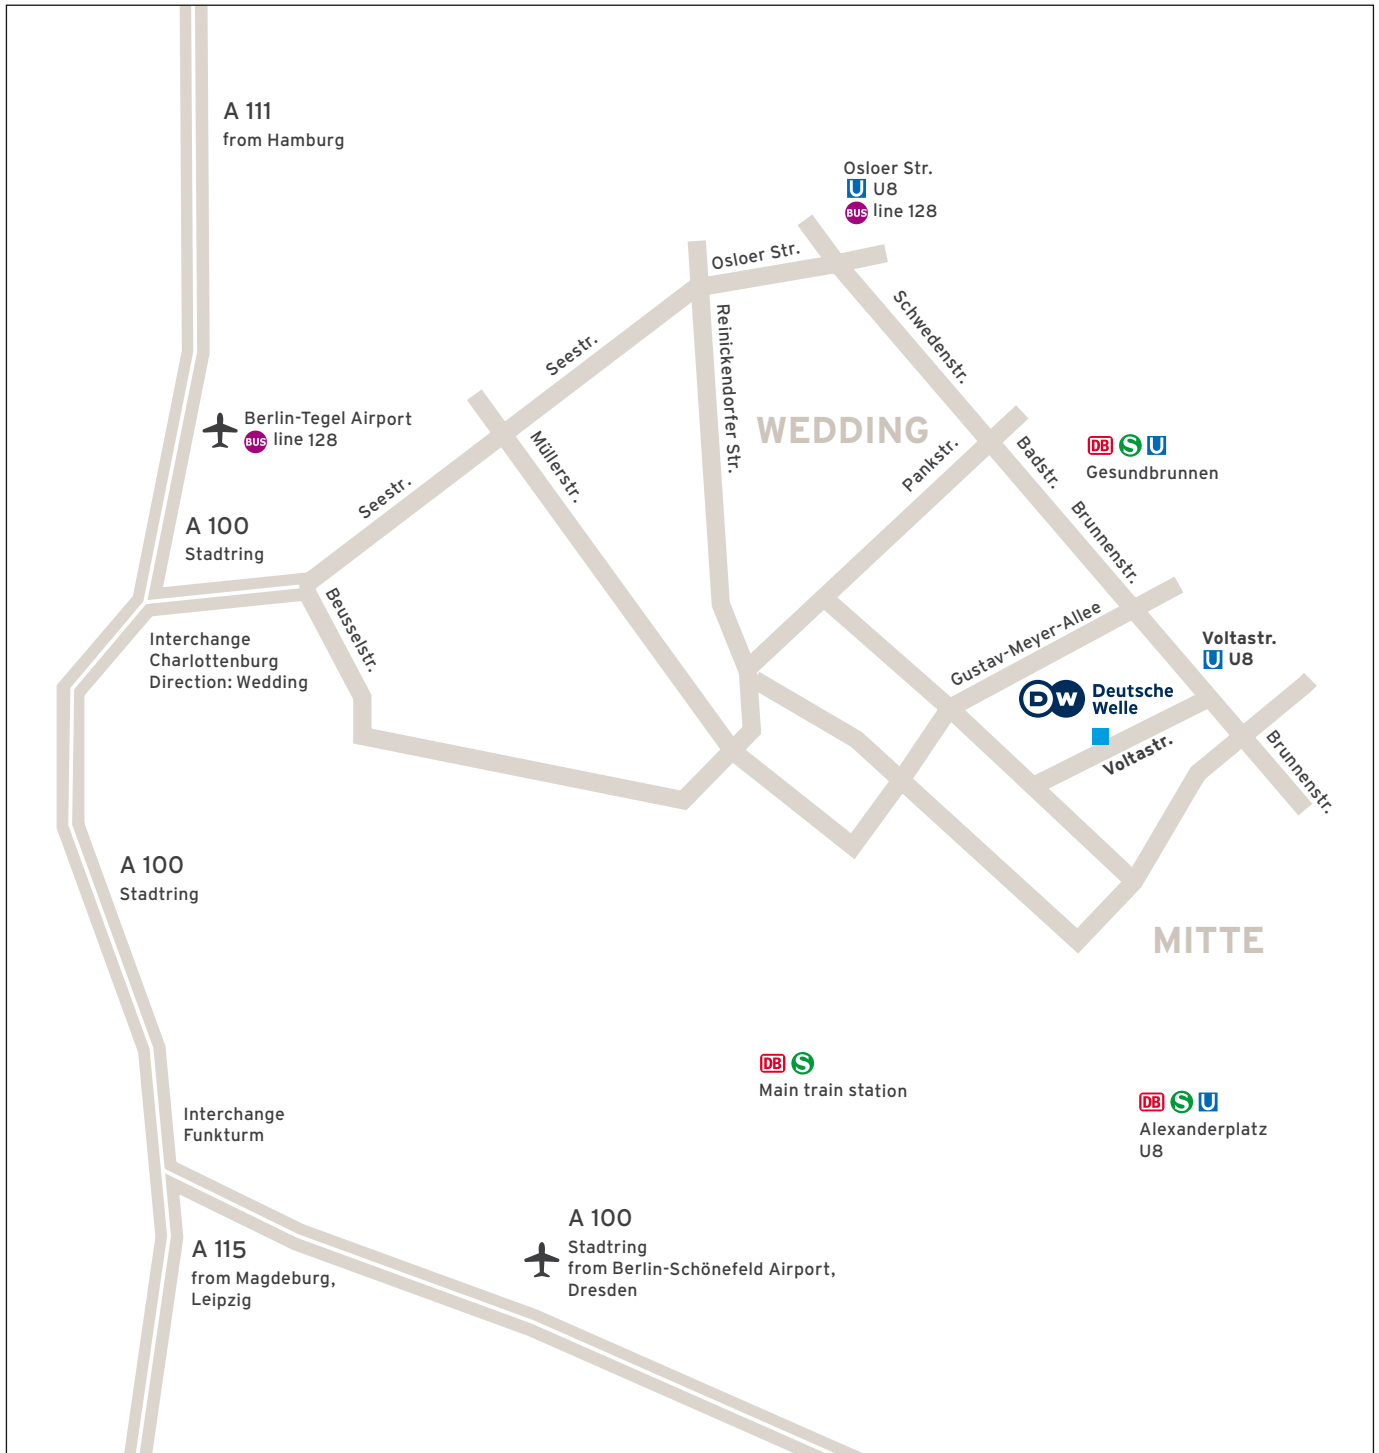

## Welcome to Deutsche Welle in Berlin!

**Deutsche Welle**  
 Voltastr. 6  
 13355 Berlin (Wedding)  
 T +49.30.4646-0  
 F +49.30.4631-998  
 info@dw.de  
 www.dw.de

### Public transportation:

**From Berlin-Schönefeld Airport:** S-Bahn (city train) or train to Alexanderplatz, switch to subway line U8, get off at Voltastraße; five-minute walk  
**From Berlin-Tegel Airport:** bus 128 to Osloer Straße, switch to subway line U8 travelling towards Hermannstraße, get off at Voltastraße  
**From the main station:** S-Bahn to Alexander-

platz, switch to subway line U8 travelling towards Wittenau, get off at Voltastraße  
**From Gesundbrunnen train station:** subway line U8 travelling towards Hermannstraße, get off at Voltastraße

### By car:

Destination for navigation systems:  
 Berlin – Voltastrasse 6 – 13355 Berlin