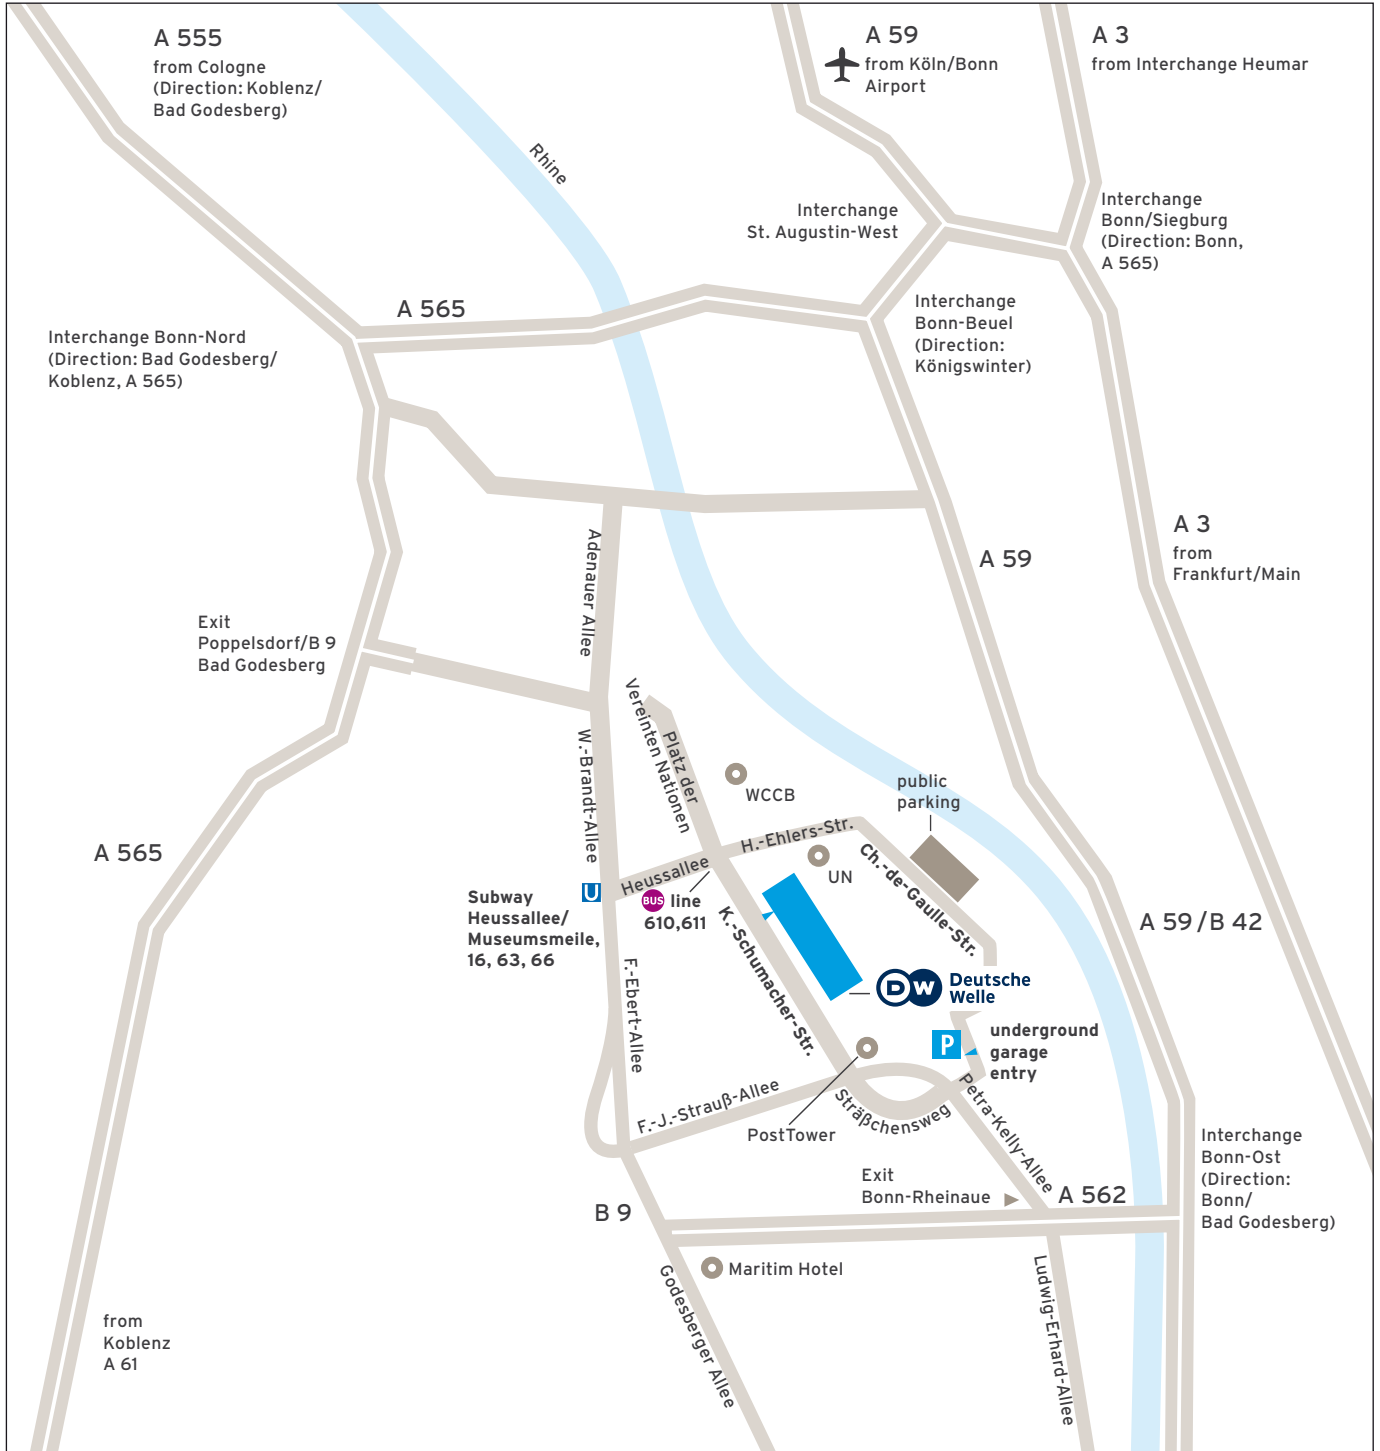

Welcome to Deutsche Welle in Bonn!

Deutsche Welle
 Kurt-Schumacher-Str. 3
 53113 Bonn
 T +49.228.429-0
 F +49.228.429-3000
 info@dw.de
 www.dw.de

Public transportation:

From Köln/Bonn airport:
 bus 670 to Bonn main station (30 minutes)
From Bonn main station:
 bus: 610, 611 to Deutsche Welle (10 minutes)
 subway: line 16, 63, 66
 to Heussallee/Museumsmeile

By car:

Please use the underground parking garage,
 entry Charles-de-Gaulle-Str.