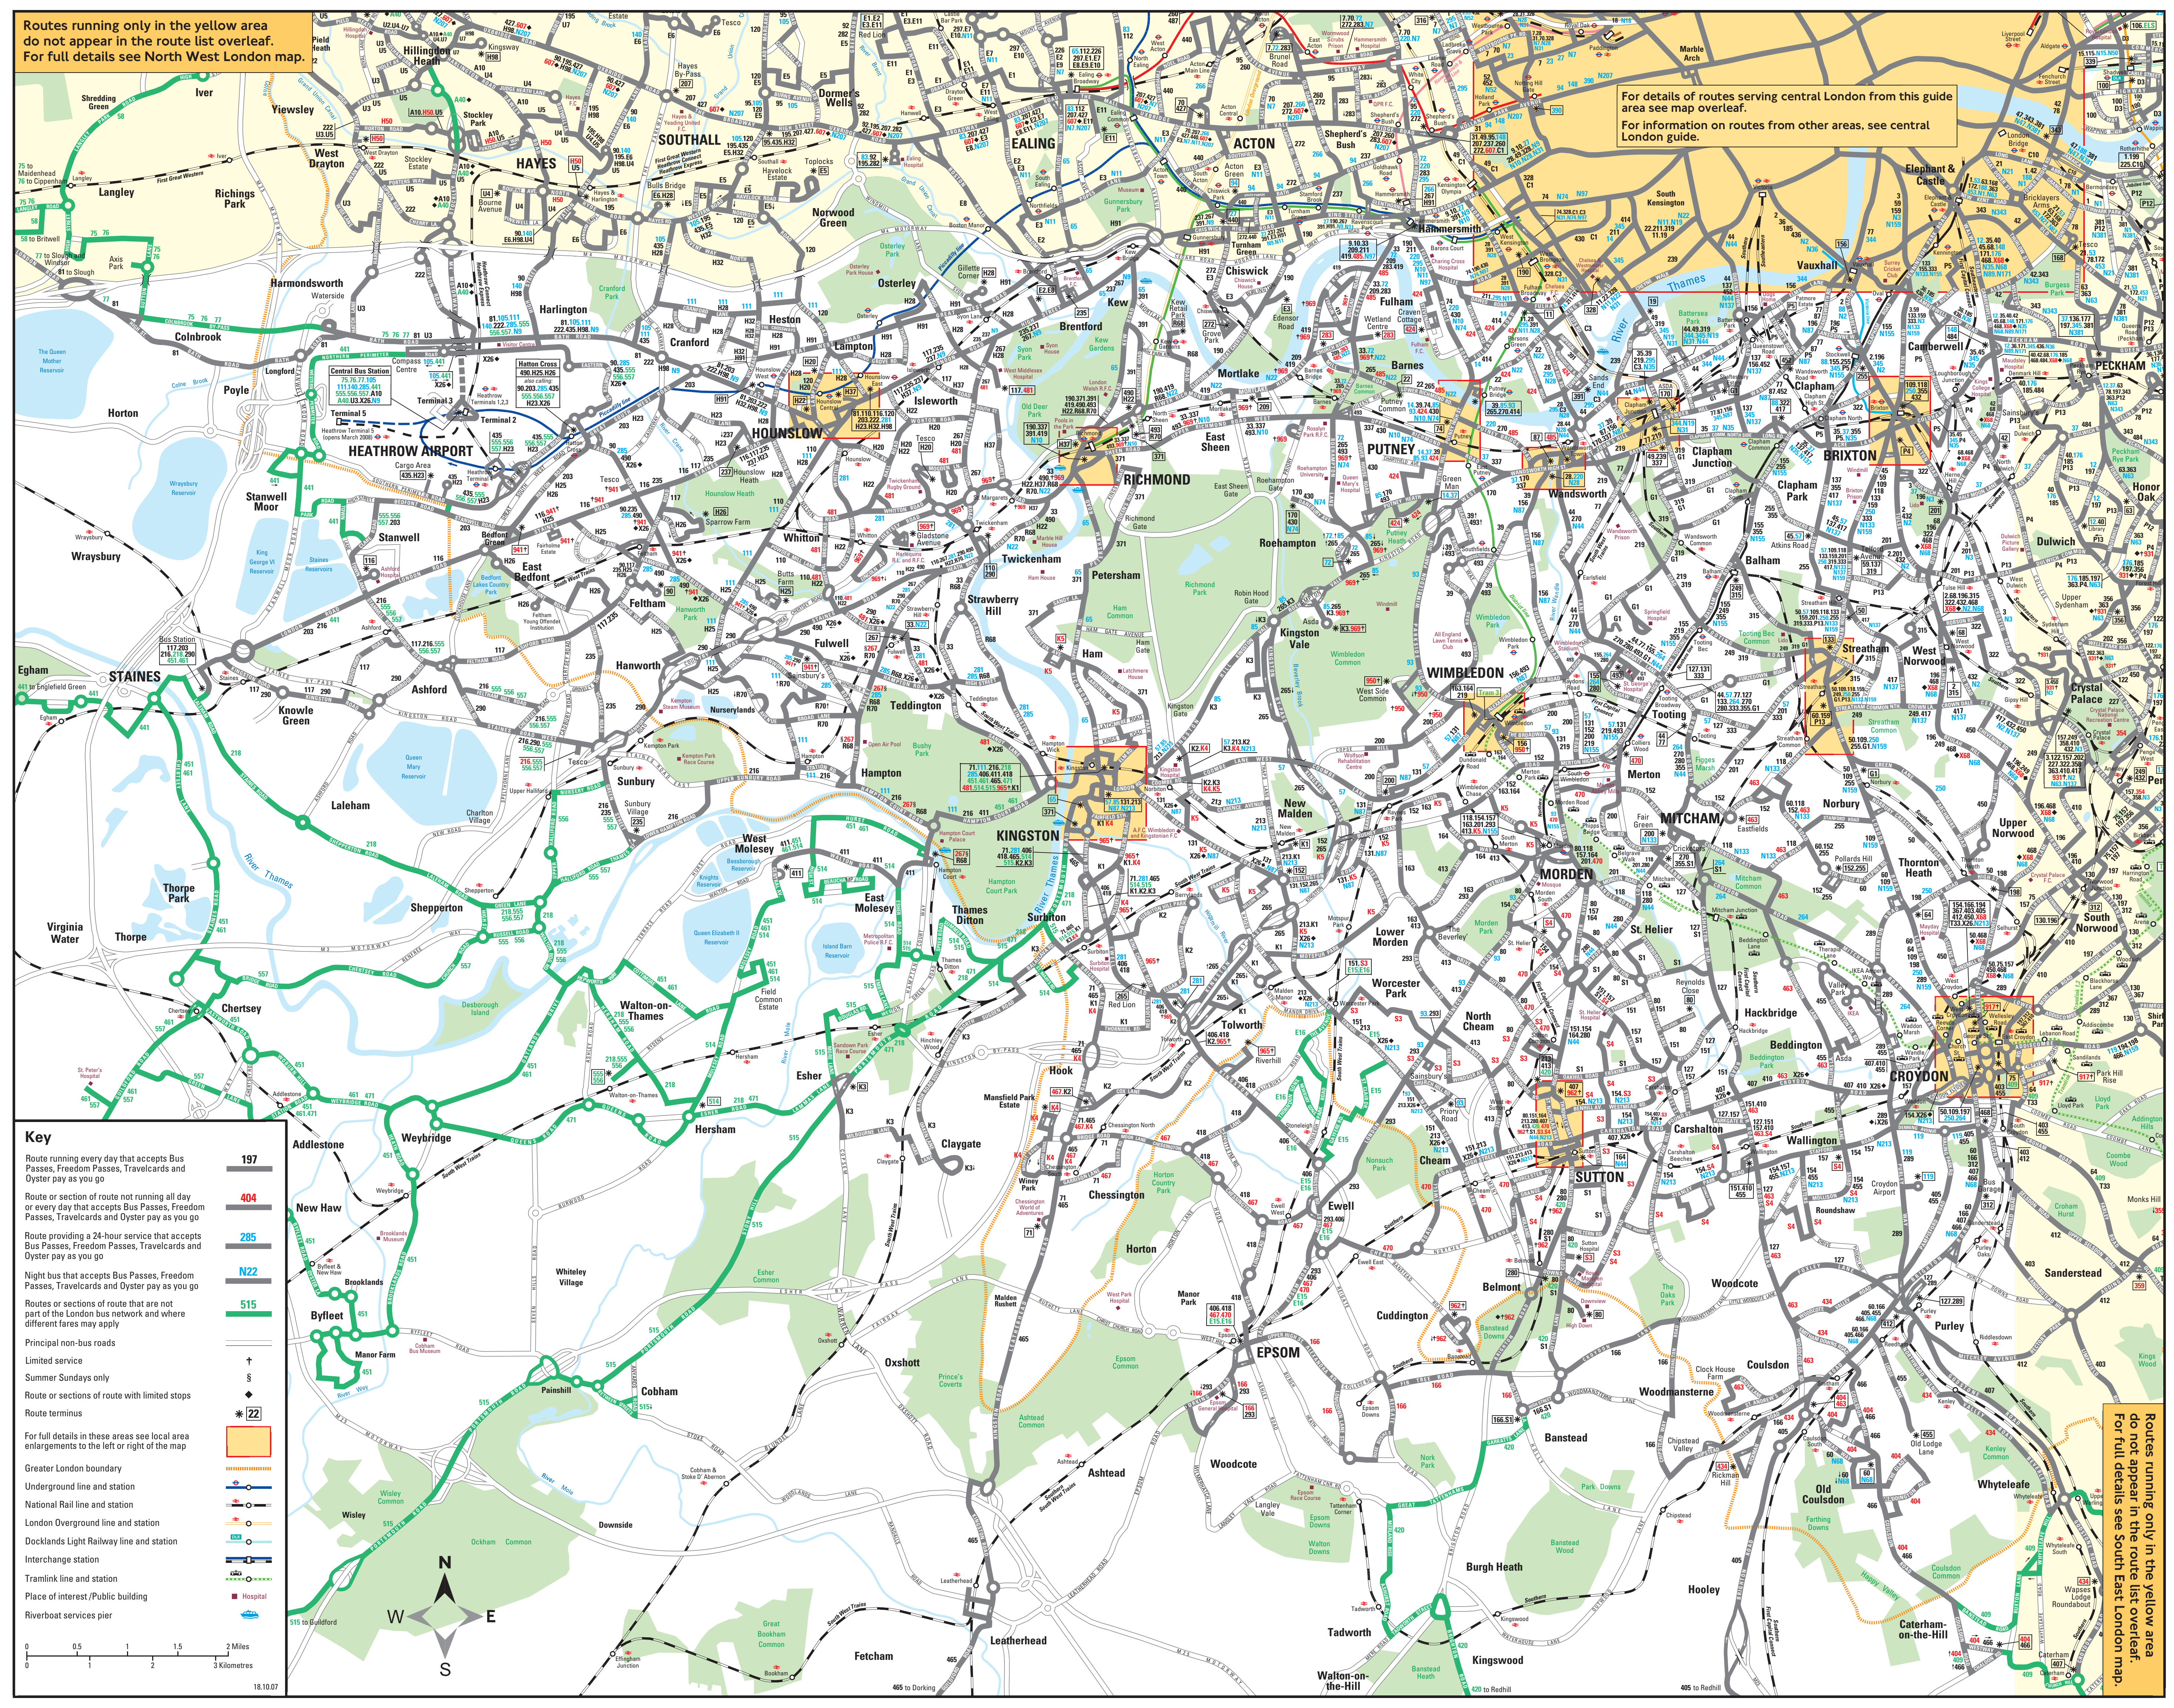

Routes running only in the yellow area do not appear in the route list overleaf. For full details see North West London map.

For details of routes serving central London from this guide area see map overleaf. For information on routes from other areas, see central London guide.

Key

- Route running every day that accepts Bus Passes, Freedom Passes, Travelcards and Oyster pay as you go **197**
- Route or section of route not running all day or every day that accepts Bus Passes, Freedom Passes, Travelcards and Oyster pay as you go **404**
- Route providing a 24-hour service that accepts Bus Passes, Freedom Passes, Travelcards and Oyster pay as you go **285**
- Night bus that accepts Bus Passes, Freedom Passes, Travelcards and Oyster pay as you go **N22**
- Routes or sections of route that are not part of the London bus network and where different fares may apply **515**
- Principal non-bus roads
- Limited service
- Summer Sundays only
- Route or sections of route with limited stops
- Route terminus
- For full details in these areas see local area enlargements to the left or right of the map
- Greater London boundary
- Underground line and station
- National Rail line and station
- London Overground line and station
- Docklands Light Railway line and station
- Interchange station
- Tramlink line and station
- Place of interest/Public building
- Riverboat services pier

0 0.5 1 1.5 2 Miles
0 1 2 3 Kilometres

18.10.07

Routes running only in the yellow area do not appear in the route list overleaf. For full details see South East London map.