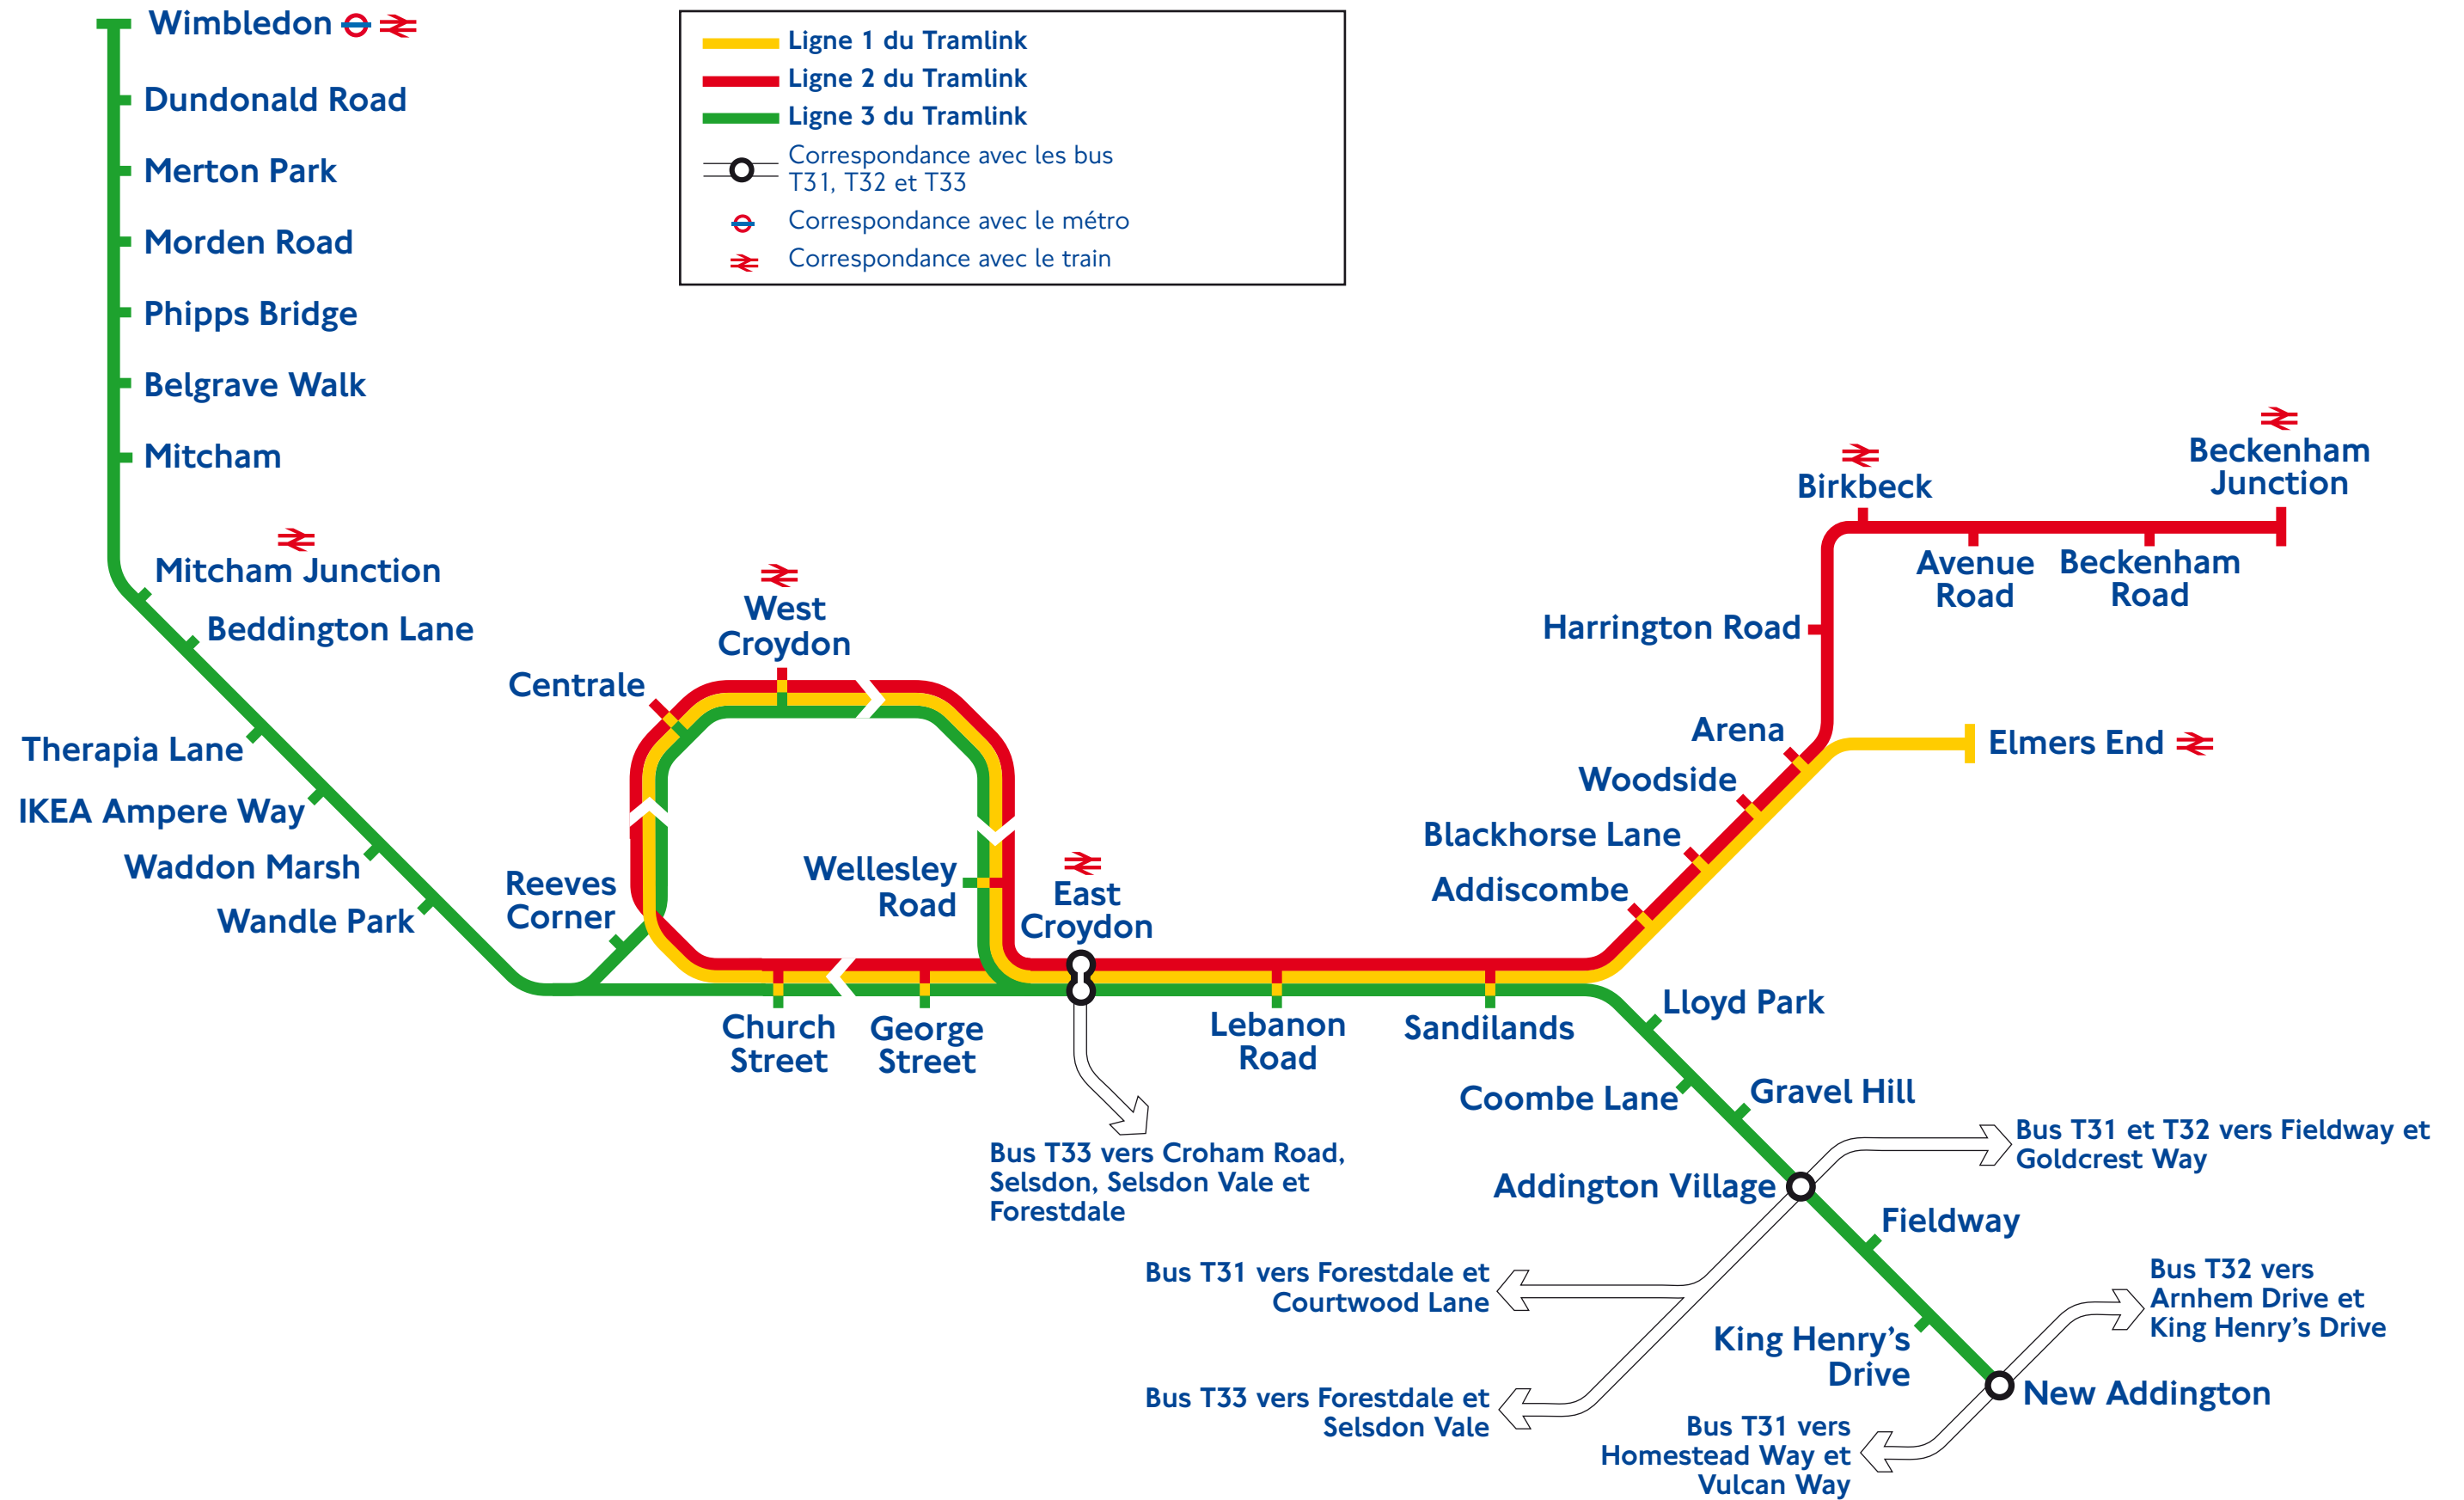

Plan du Tramlink

Product code: A40028