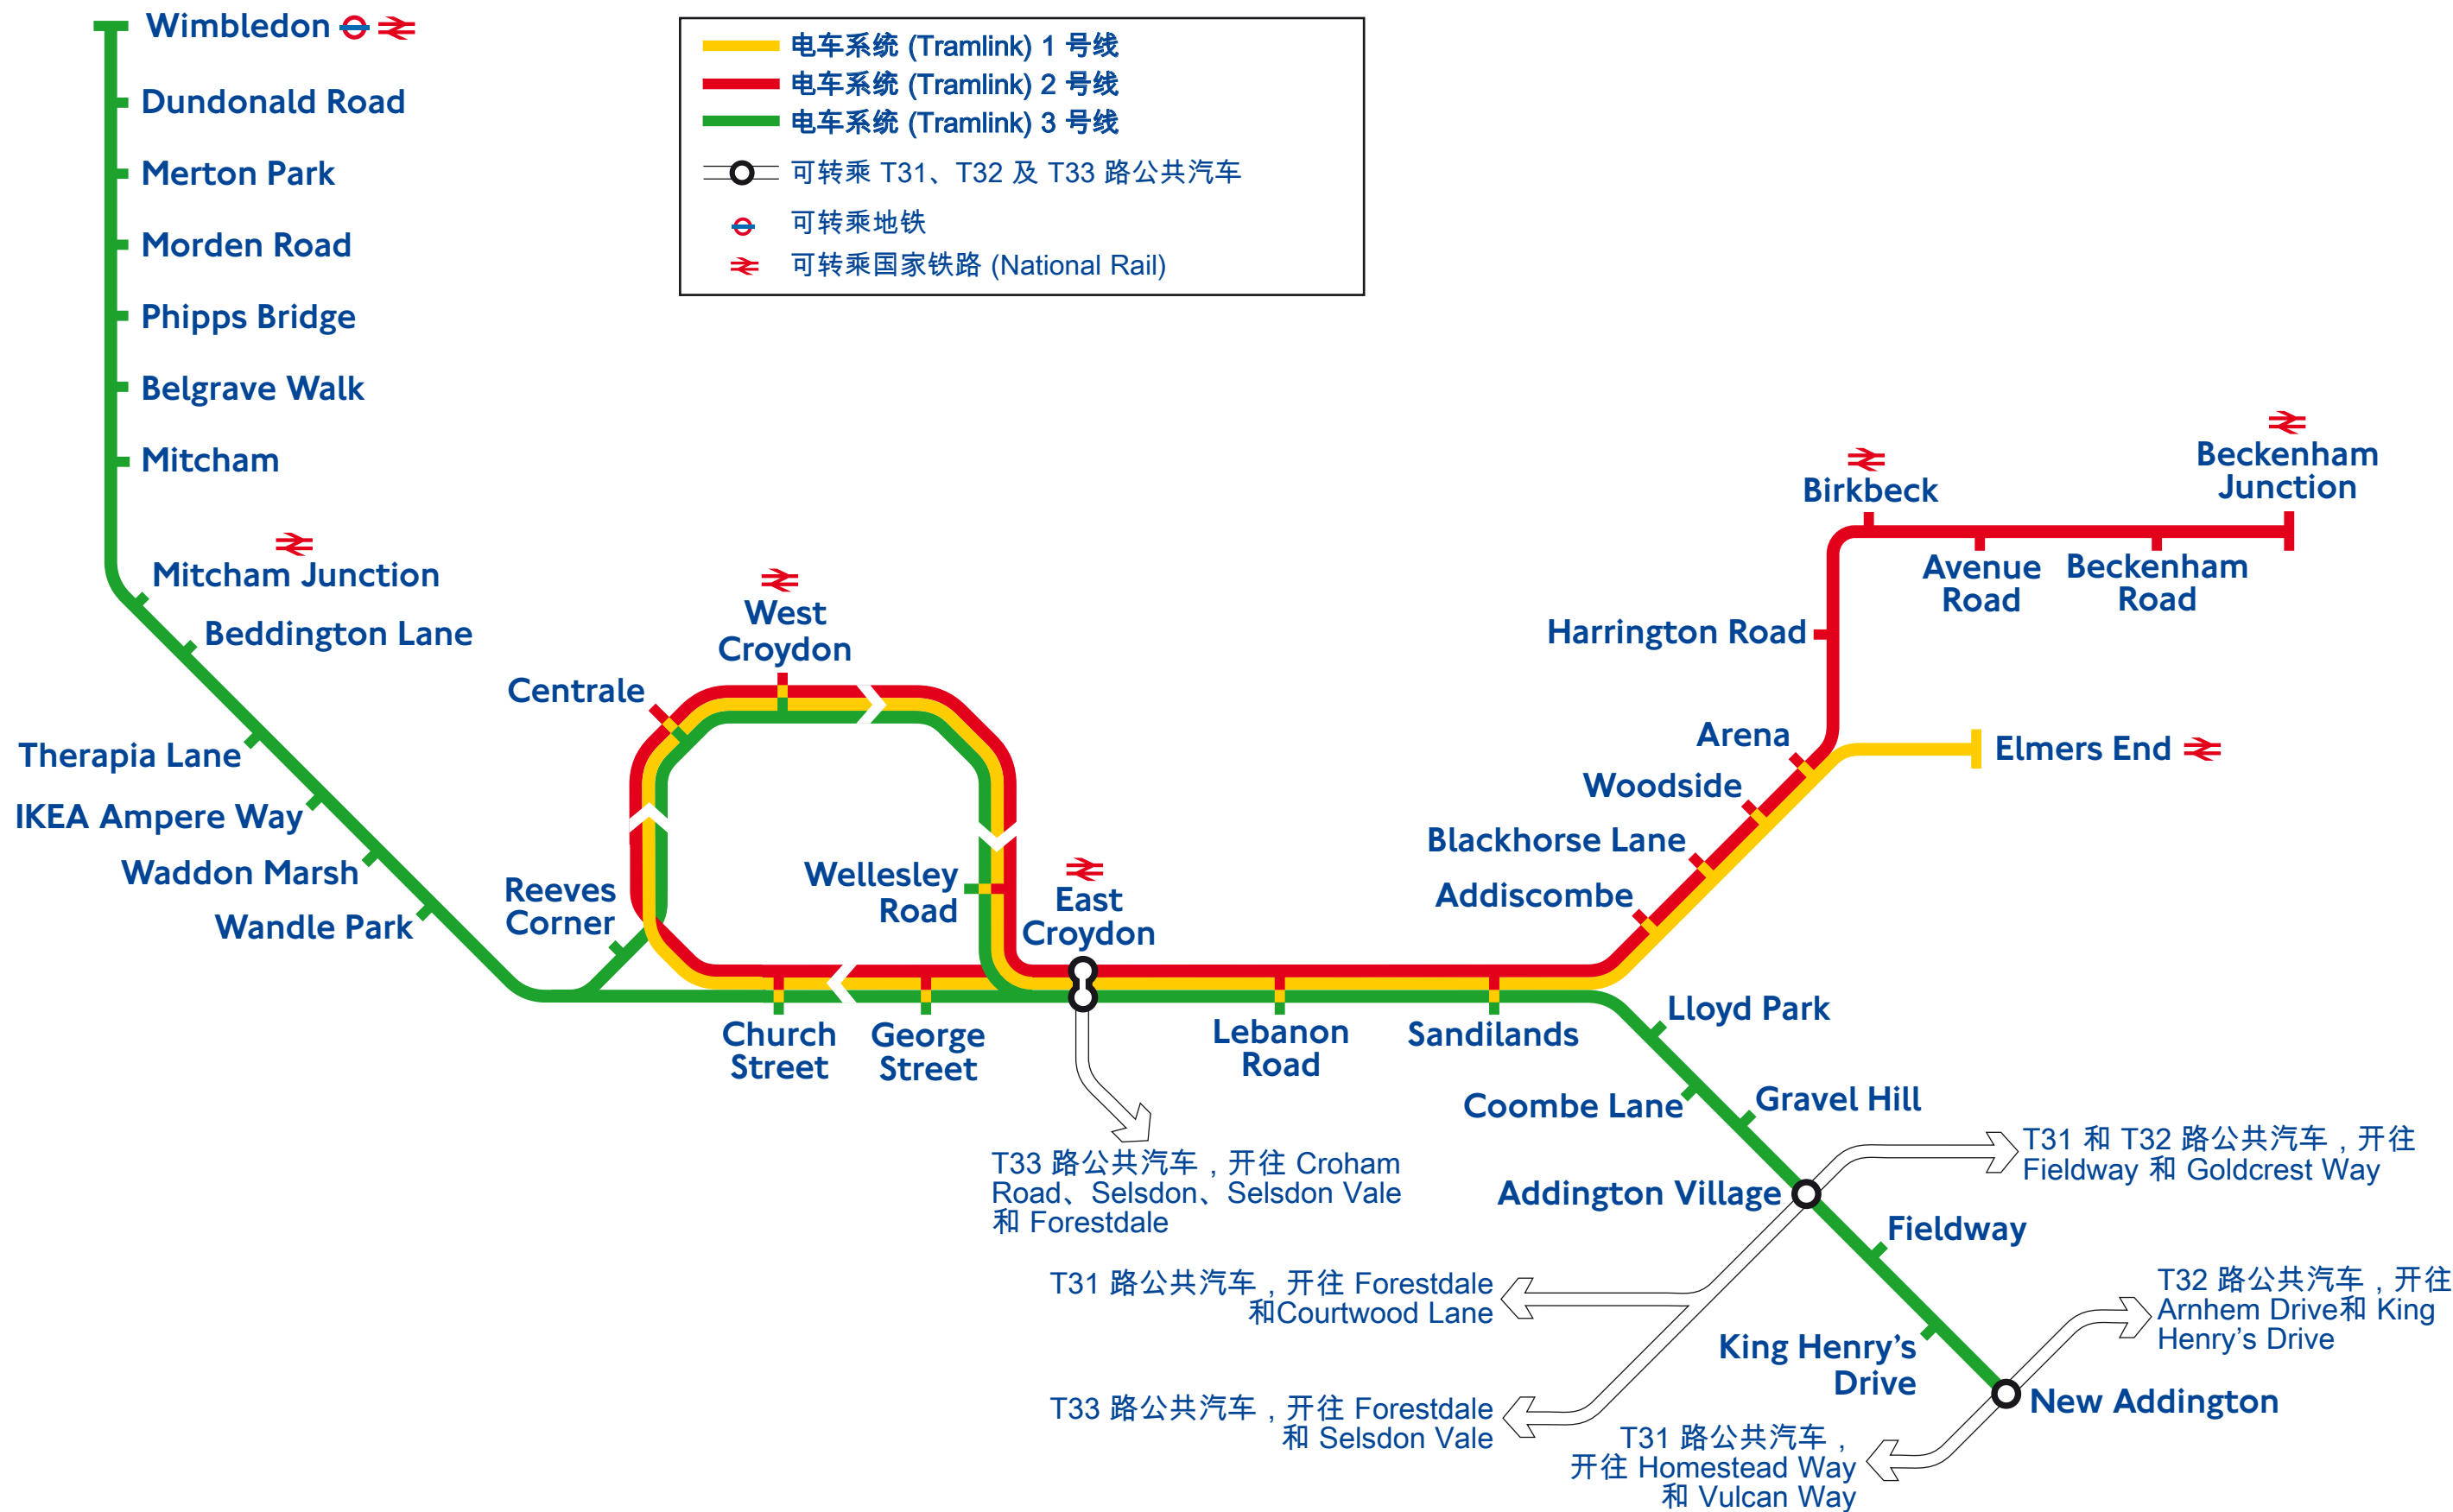

# 电车系统 (Tramlink) 地图

Product code: A40027