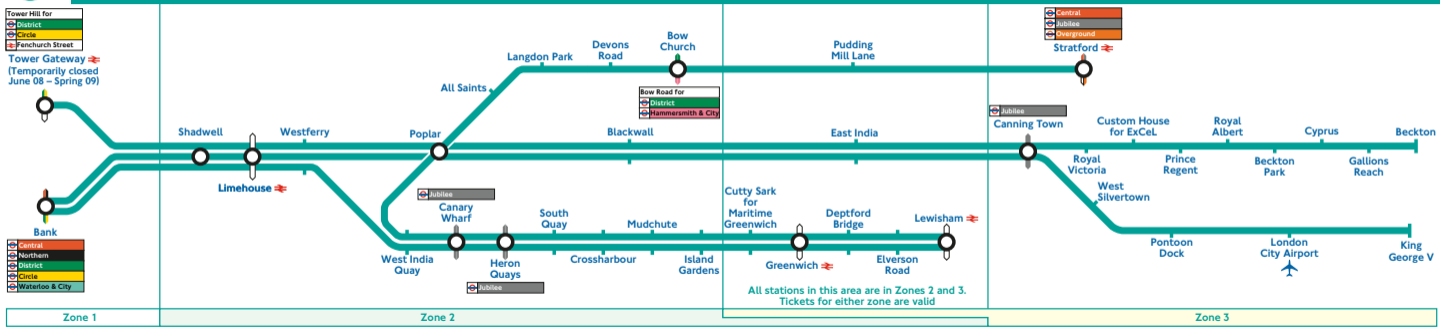

- Tower Hill for
- District
- Circle
- Fenchurch Street

Tower Gateway ⇌  
(Temporarily closed  
June 08 – Spring 09)

- Bank
- Central
- Northern
- District
- Circle
- Waterloo & City

- Central
- Jubilee
- Overground

- Bow Road for
- District
- Hammersmith & City

- Central
- Jubilee
- Overground

All stations in this area are in Zones 2 and 3.  
Tickets for either zone are valid