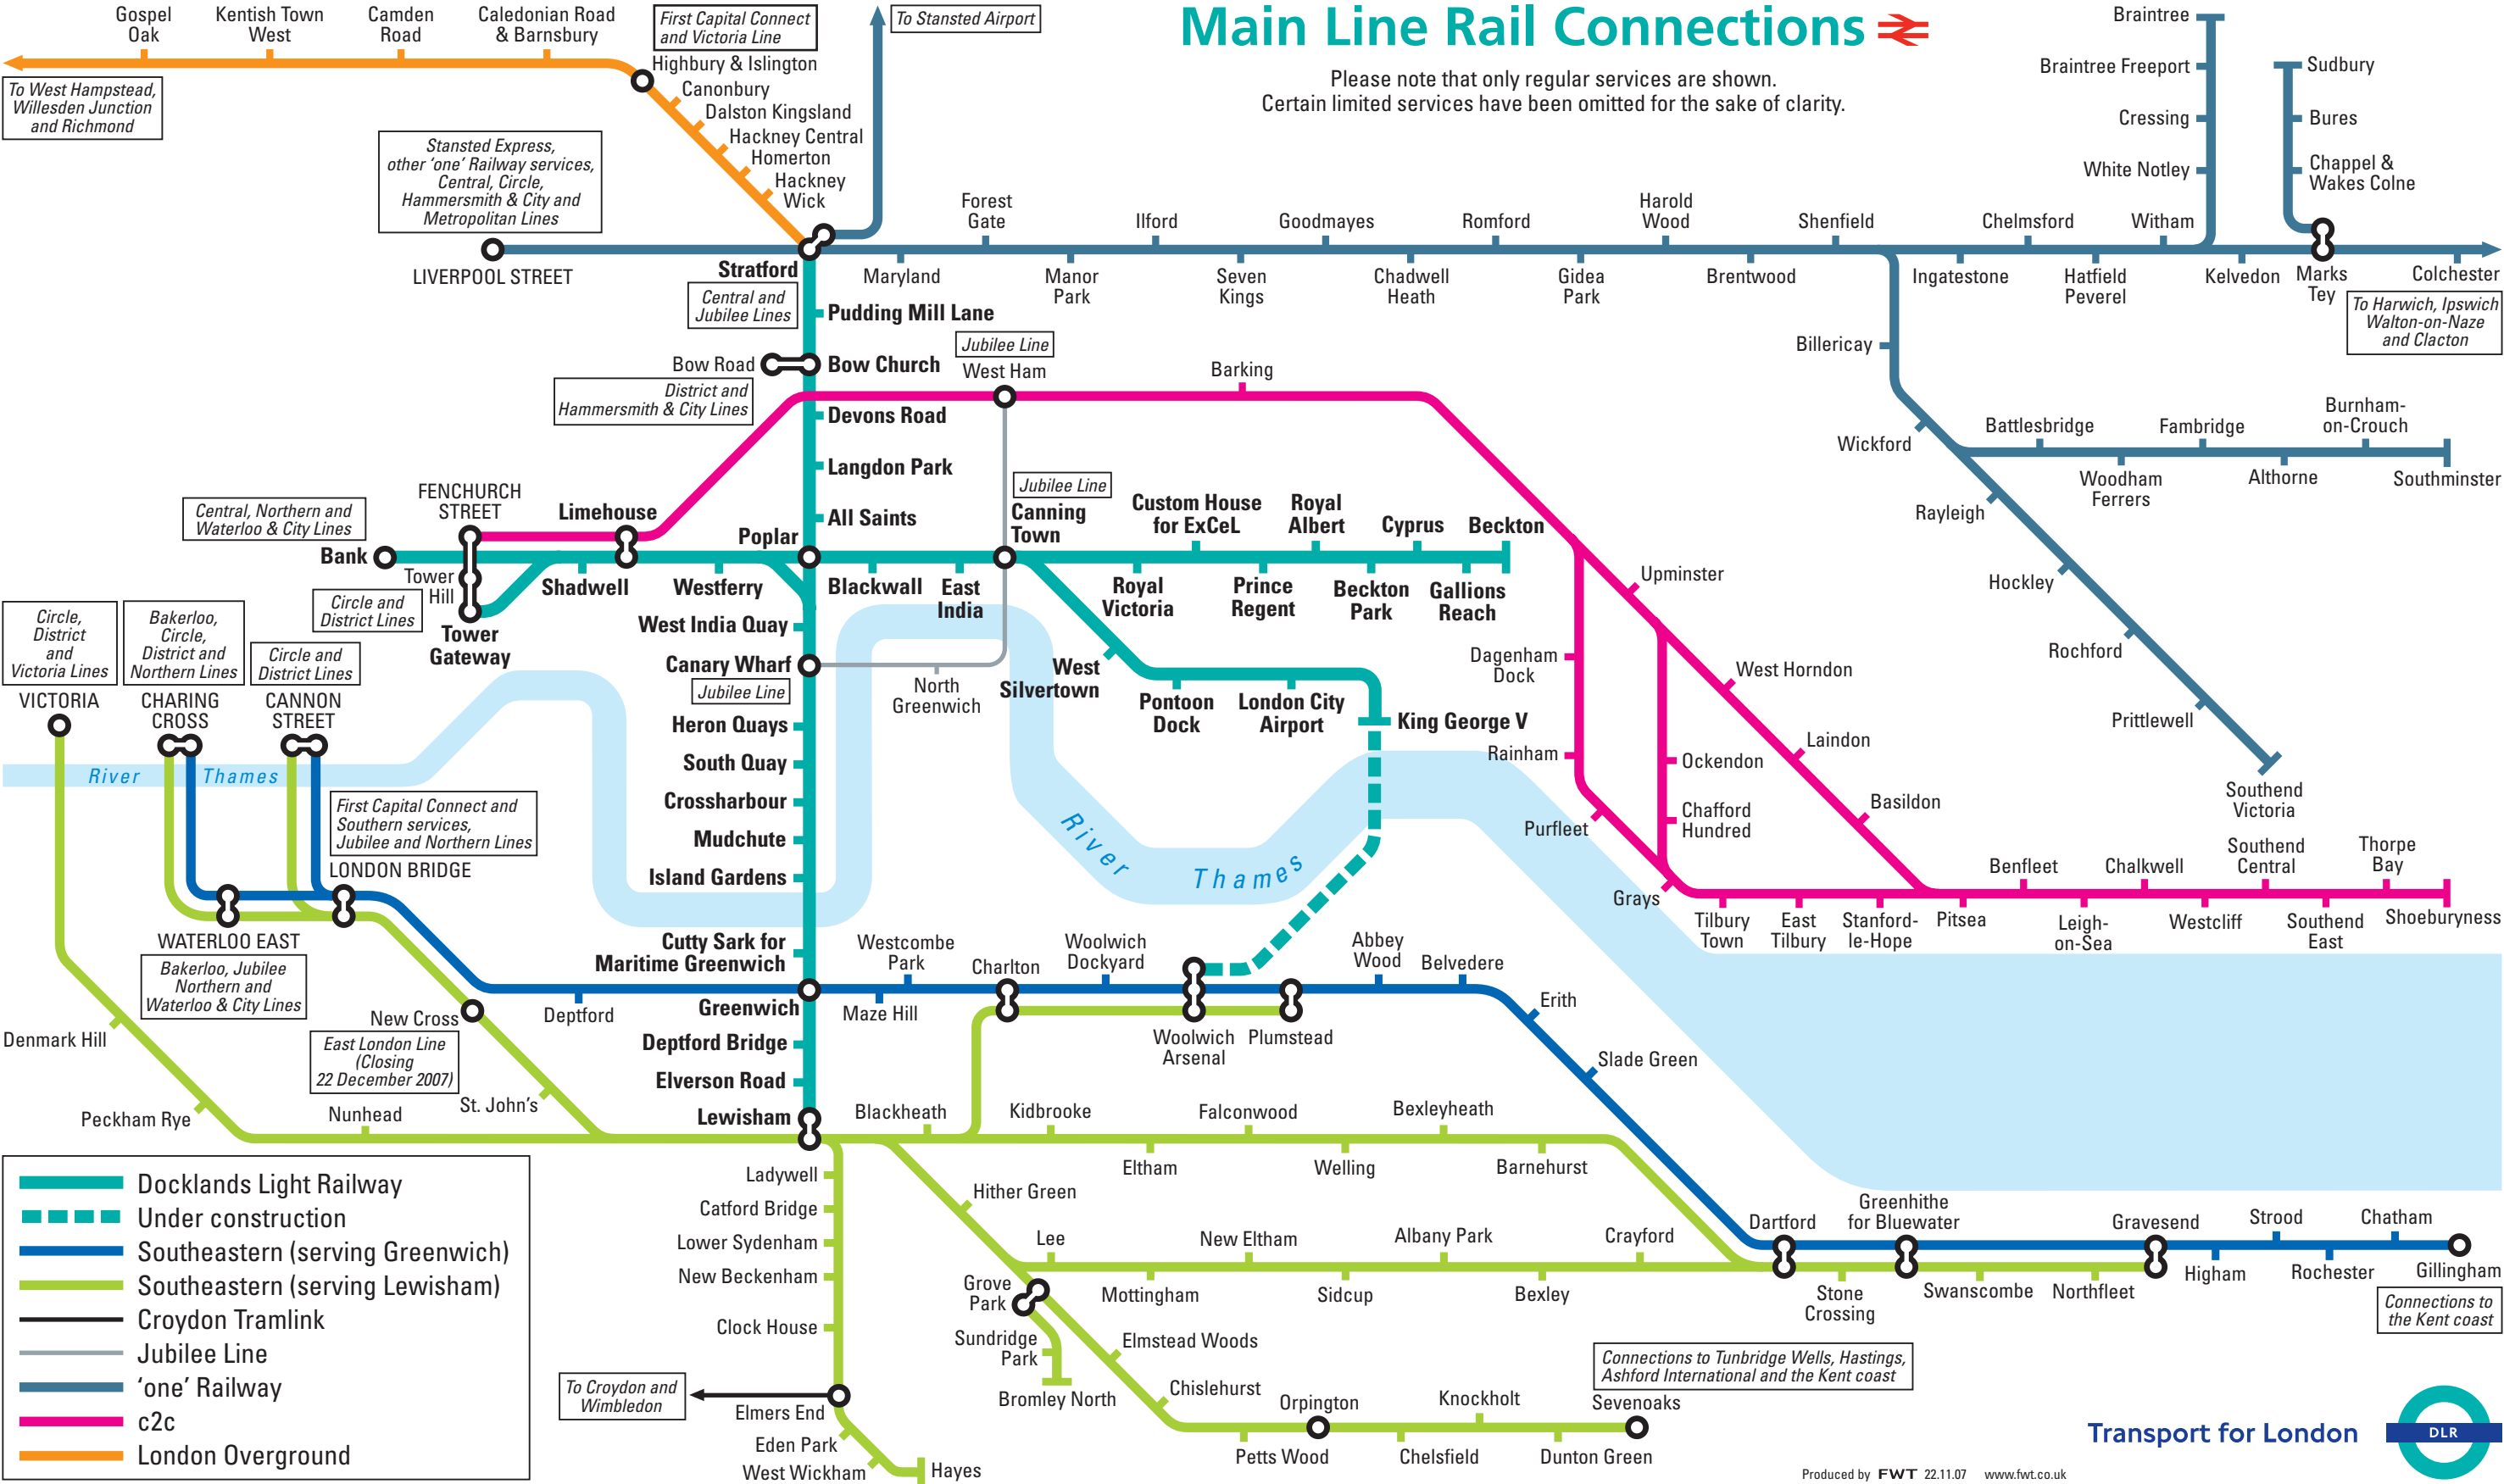

Main Line Rail Connections

Please note that only regular services are shown. Certain limited services have been omitted for the sake of clarity.

- Docklands Light Railway
- Under construction
- Southeastern (serving Greenwich)
- Southeastern (serving Lewisham)
- Croydon Tramlink
- Jubilee Line
- 'one' Railway
- c2c
- London Overground

To Croydon and Wimbledon

Connections to Tunbridge Wells, Hastings, Ashford International and the Kent coast

Connections to the Kent coast

Transport for London