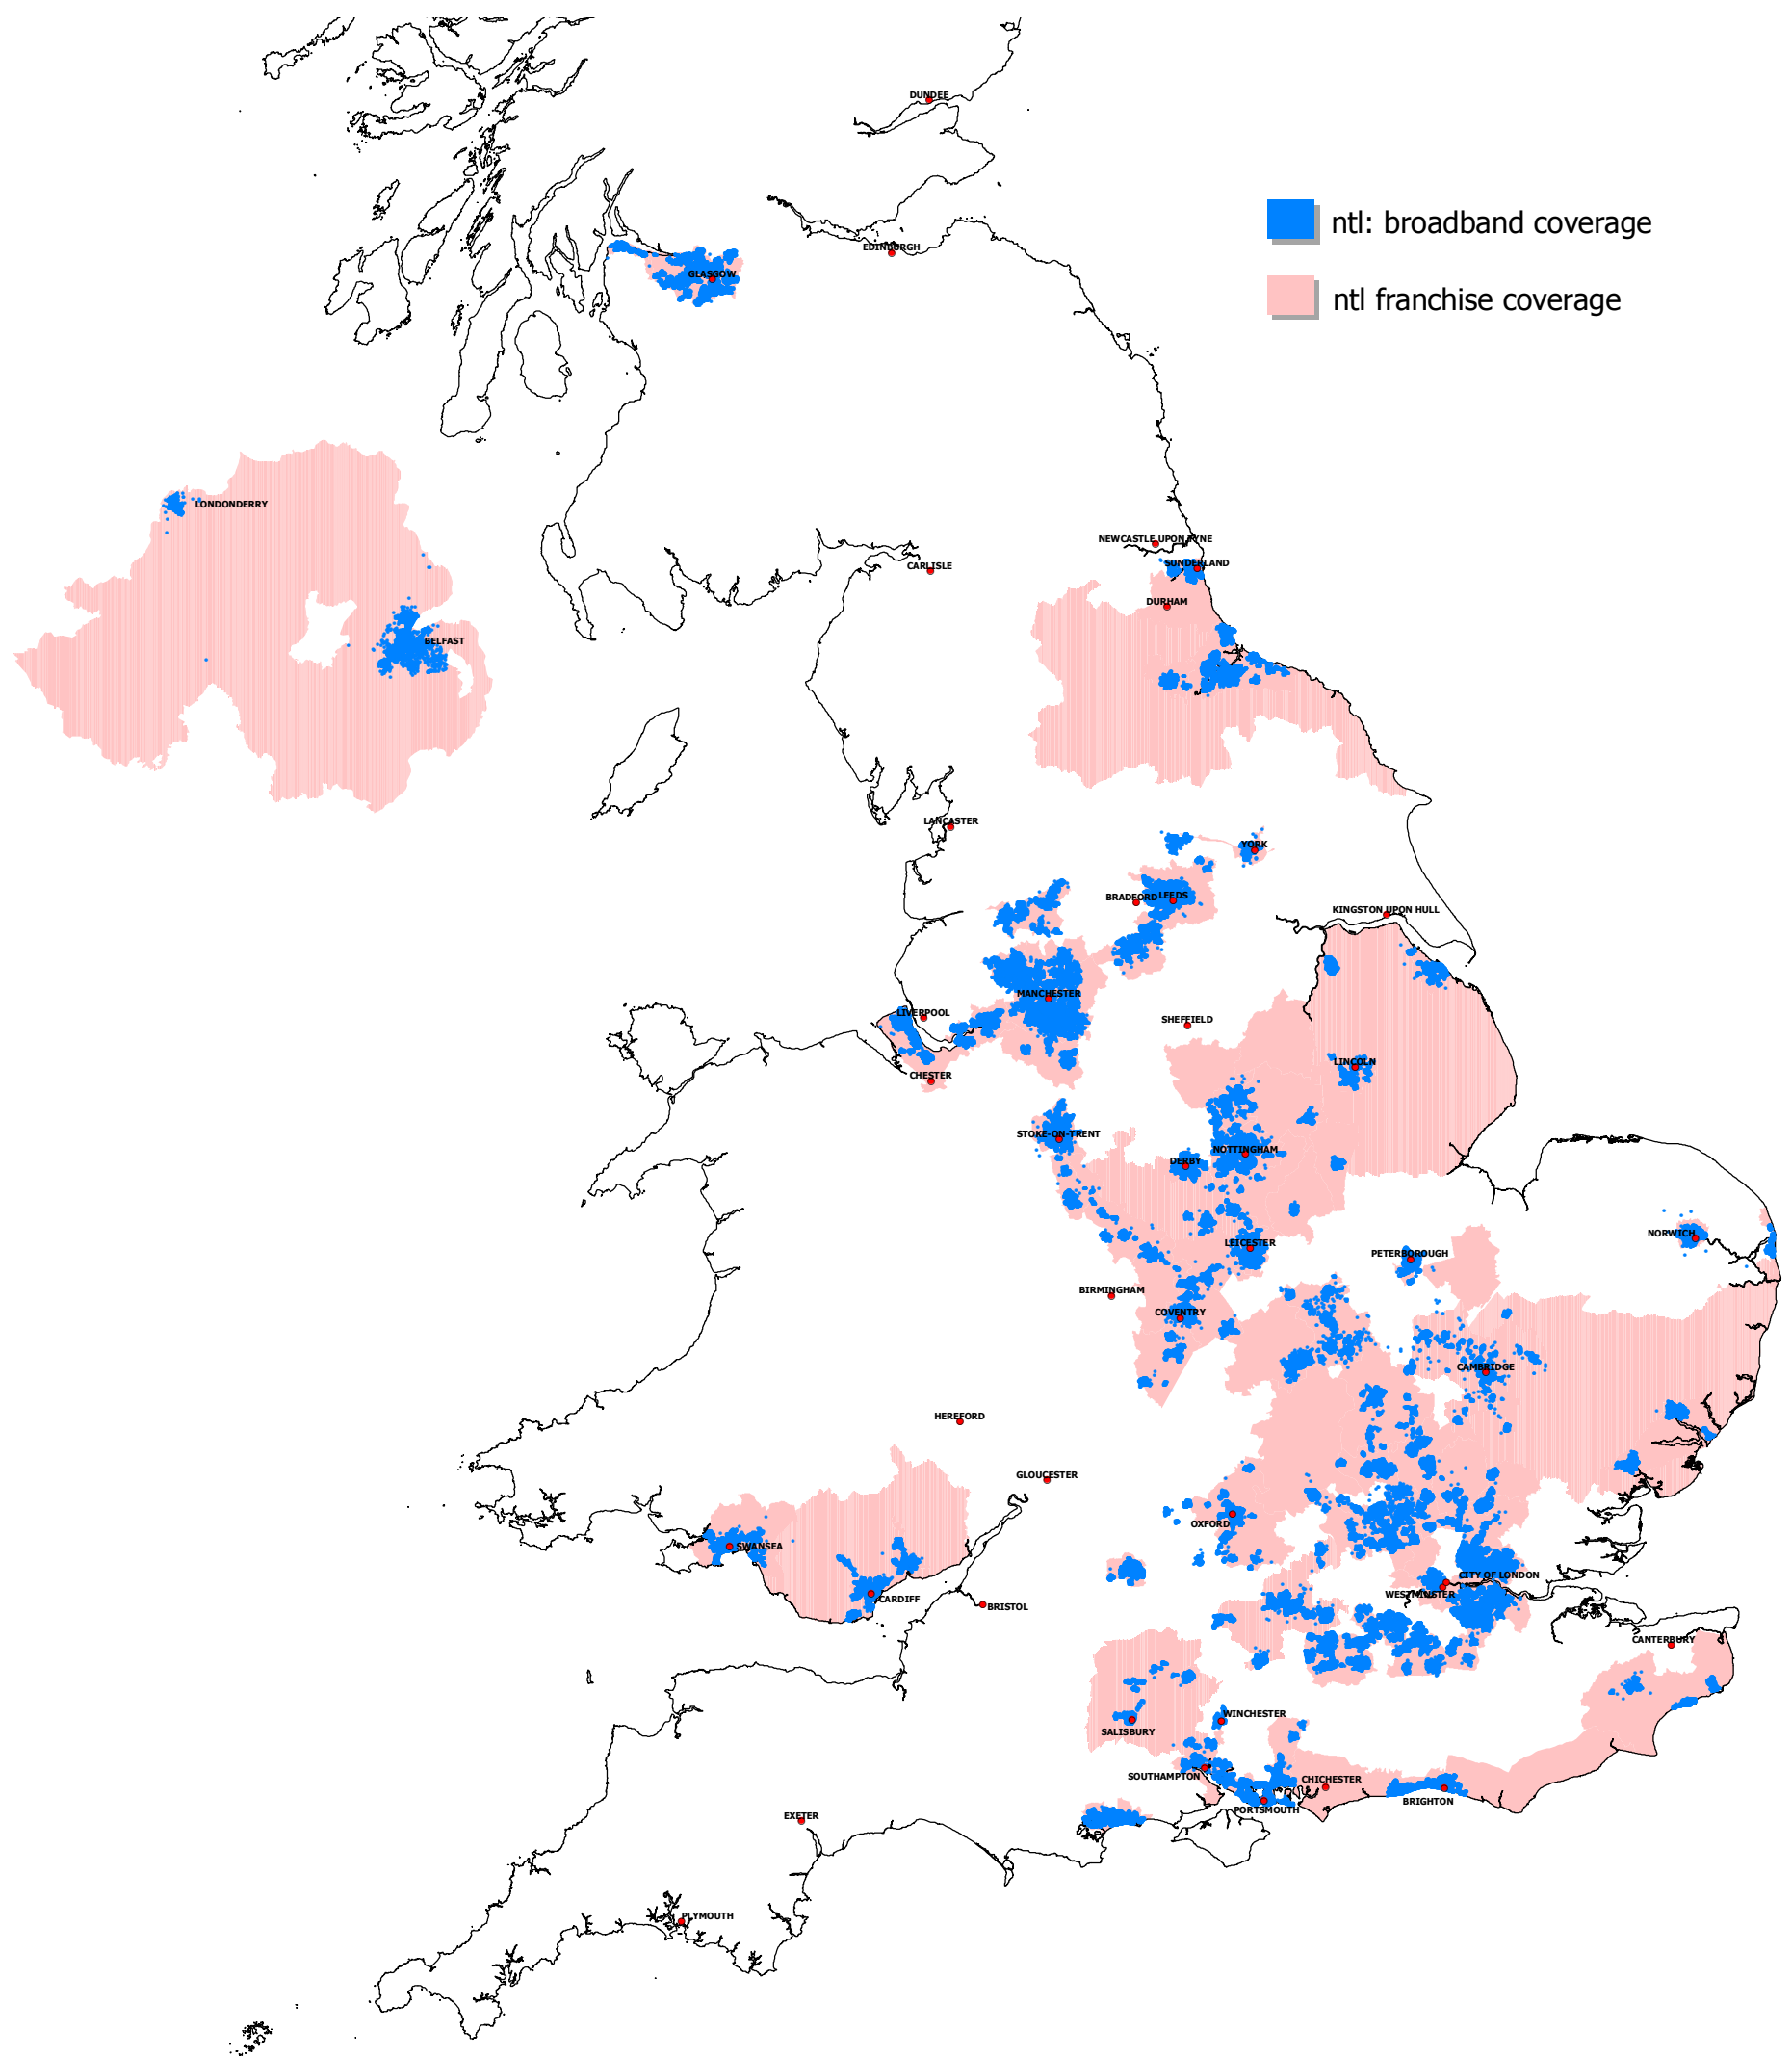

# ntl: Broadband coverage

Data representing Broadband areas at postcode unit level  
(Source: Brag October 03- Demand & Delivery )

Project ID :ntlgis714

Produced by Pushpa Wijesinghe

Tel: 01932 884331

Email: grabamap@ntl.com