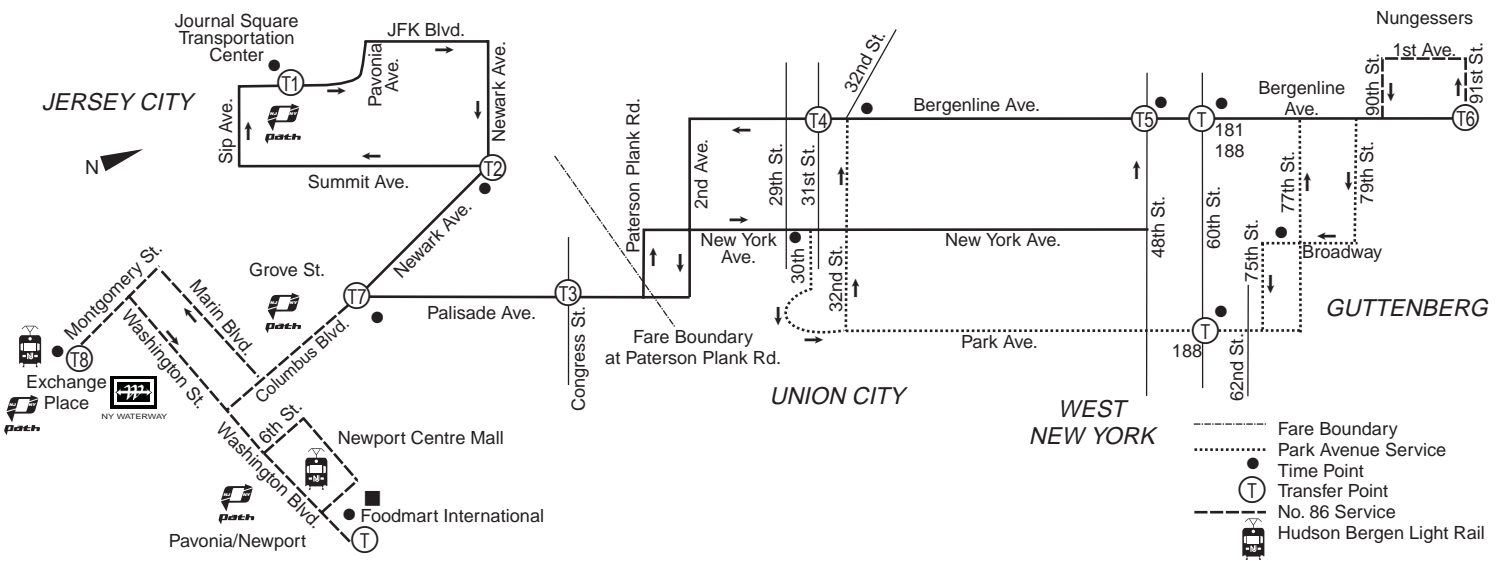

84 BERGENLINE - PARK AVENUE 86 NUNGESSERS - EXCHANGE PLACE

(MAP IS NOT TO SCALE)

Connecting Bus Routes
T1 1, 2, 67, 80, 83, 87, 88, 125, 319
T2 43, 80, 82, 83, 87
T3 85, 87, 89
T4 83, 85, 89, 108, 111, 121, 125, 127, 129, 144
154, 159, 160, 161, 163, 164, 167,
190, 191, 192, 195

T5 89, 156, 159, 181
T6 88, 154, 156, 159,
165, 166, 168, 181, 751
T7 43, 80, 81, 82
T8 1, 43, 67, 68, 80, 81, 82

To Jersey City

Weekdays